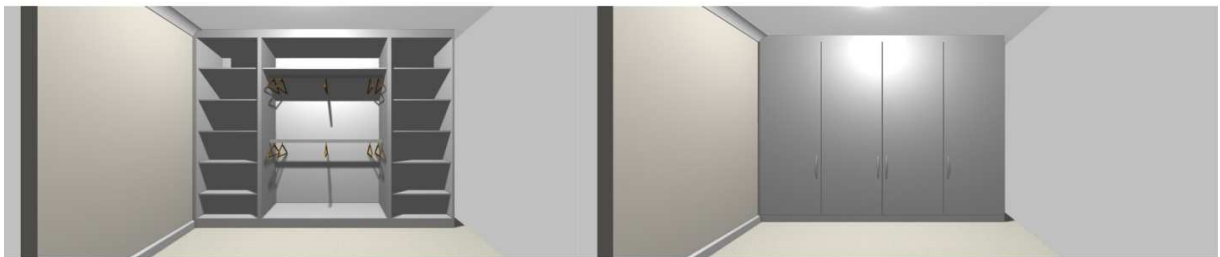

CUPBOARDS DESIGND BY KTB CUPBOARDS

COST ON BEDROOM CUPBOARD IN WHITE MELAMINE R 7,928.00 (EXCLUDING HANDLES AND INSTALLATION)

ACTUAL INSTALLATION