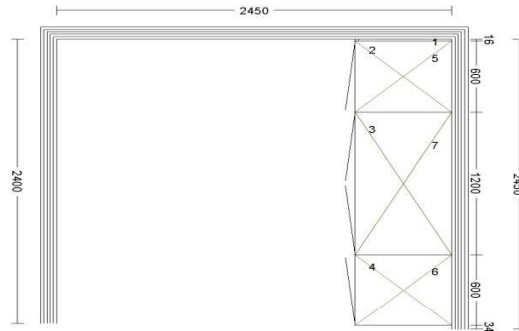

CUPBOARDS DESIGND BY KTB CUPBOARDS

COST ON BEDROOM CUPBOARD IN WHITE MELAMINE R 7,928.00 (EXCLUDING HANDLES AND INSTALLATION)

ACTUAL INSTALLATION